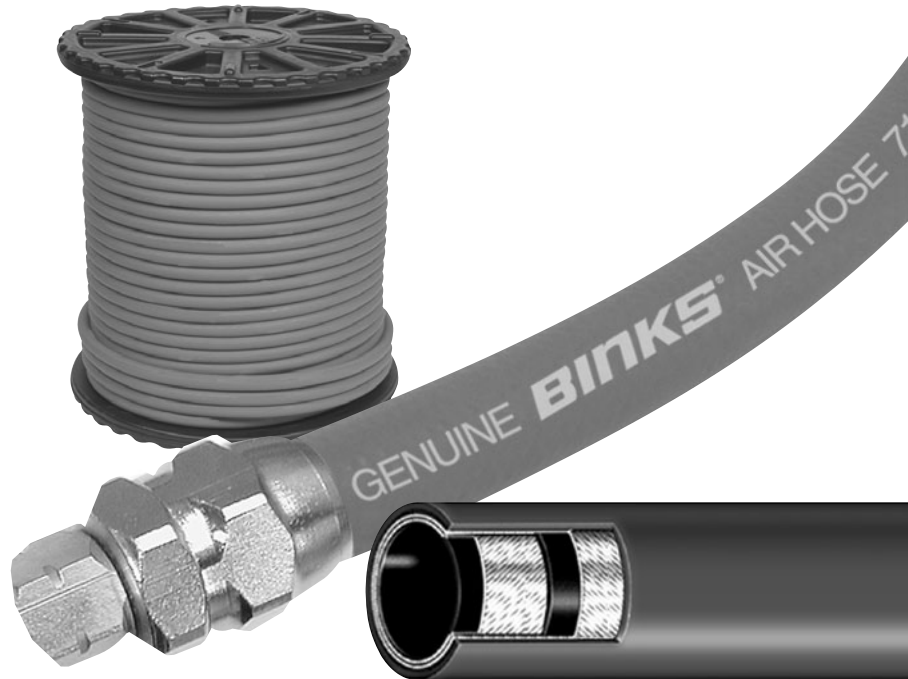

Premium Spray Finishing Air Hose

Smooth Cover

Recommended Use

Premium spray finishing air hose. Class B oil resistance. Designed for all finishing operations as well as rugged industrial applications, especially applications requiring lubricants in the airline supply or where oil and grease are present in the environment. Excellent for use with water and water-based materials. Temperature range from -40°F to +200° F (max).

Tube

EPDM Class B oil resistance.

Reinforcement

High tensile strength spiral reinforcement. Specially designed for maximum flexibility (under pressure) and maximum coupling retention.

Cover

EPDM, red, smooth. Abrasion resistant.

Oil Resistance.

Connections

Three-piece, plated brass, reusable.

I.D. Sizes

1/4", 5/16", 3/8", 1/2" and 3/4"
Smooth Cover.

BINKS AIR HOSE CROSS REFERENCE CHART:

Air Hose	Current Part Number	Cancelled Part Number
1/4" I.D.	71-10000	71-130, 71-135 H-1957, H-1900
5/16" I.D.	71-11000	71-131, 71-136 H-1921, H-1901
3/8" I.D.	71-12000	71-132, 71-137 H-1958
1/2" I.D.	71-13000	71-133, H-1961
3/4" I.D.	71-14000	71-134

Additional information regarding connections are on pages 16 and 17.

Bulk Hose Chart – Smooth Cover

SIZES AVAILABLE I.D.	O.D.	BULK HOSE NUMBER	MAXIMUM WORKING PRESSURE (PSI)	BEND RADIUS	STD. REEL LENGTH IN FT. 1 PIECE REEL	APPROX. SHIPPING WEIGHT BASED ON FEET PER REEL	HOSE WEIGHT PER 100 FEET
1/4"	1/2"	71-10000	250	2 3/4"	500	50 lbs.	10 lbs.
5/16"	5/8"	71-11000	250	3"	500	87 lbs.	16.2 lbs.
3/8"	11/16"	71-12000	250	3 1/2"	500	96 lbs.	18 lbs.
1/2"	7/8"	71-13000	250	5"	300	86 lbs.	26.8 lbs.
3/4"	1 1/8"	71-14000	250	6"	300	112 lbs.	35 lbs.

Premium Hose Assemblies and Connections

SIZES I.D.	LENGTH OF HOSE	HOSE ASSEMBLY PART NO.	BULK HOSE NUMBER	CONNECTION THREAD SIZE	TYPE OF CONNECTION	CONNECTION PART NUMBER
1/4"	5 ft.	71-1101	71-10000	1/4" NPS (f)	three piece reusable	72-1303
1/4"	25 ft.	71-1105	71-10000	1/4" NPS (f)	three piece reusable	72-1303
1/4"	50 ft.	71-1106	71-10000	1/4" NPS (f)	three piece reusable	72-1303
5/16"	5 ft.	71-1201	71-11000	1/4" NPS (f)	three piece reusable	72-1317
5/16"	15 ft.	71-1203	71-11000	1/4" NPS (f)	three piece reusable	72-1317
5/16"	25 ft.	71-1205	71-11000	1/4" NPS (f)	three piece reusable	72-1317
5/16"	50 ft.	71-1206	71-11000	1/4" NPS (f)	three piece reusable	72-1317
3/8"	25 ft.	71-1355	71-12000	1/4" NPS (f)	three piece reusable	72-1325
3/8"	50 ft.	71-1356	71-12000	1/4" NPS (f)	three piece reusable	72-1325